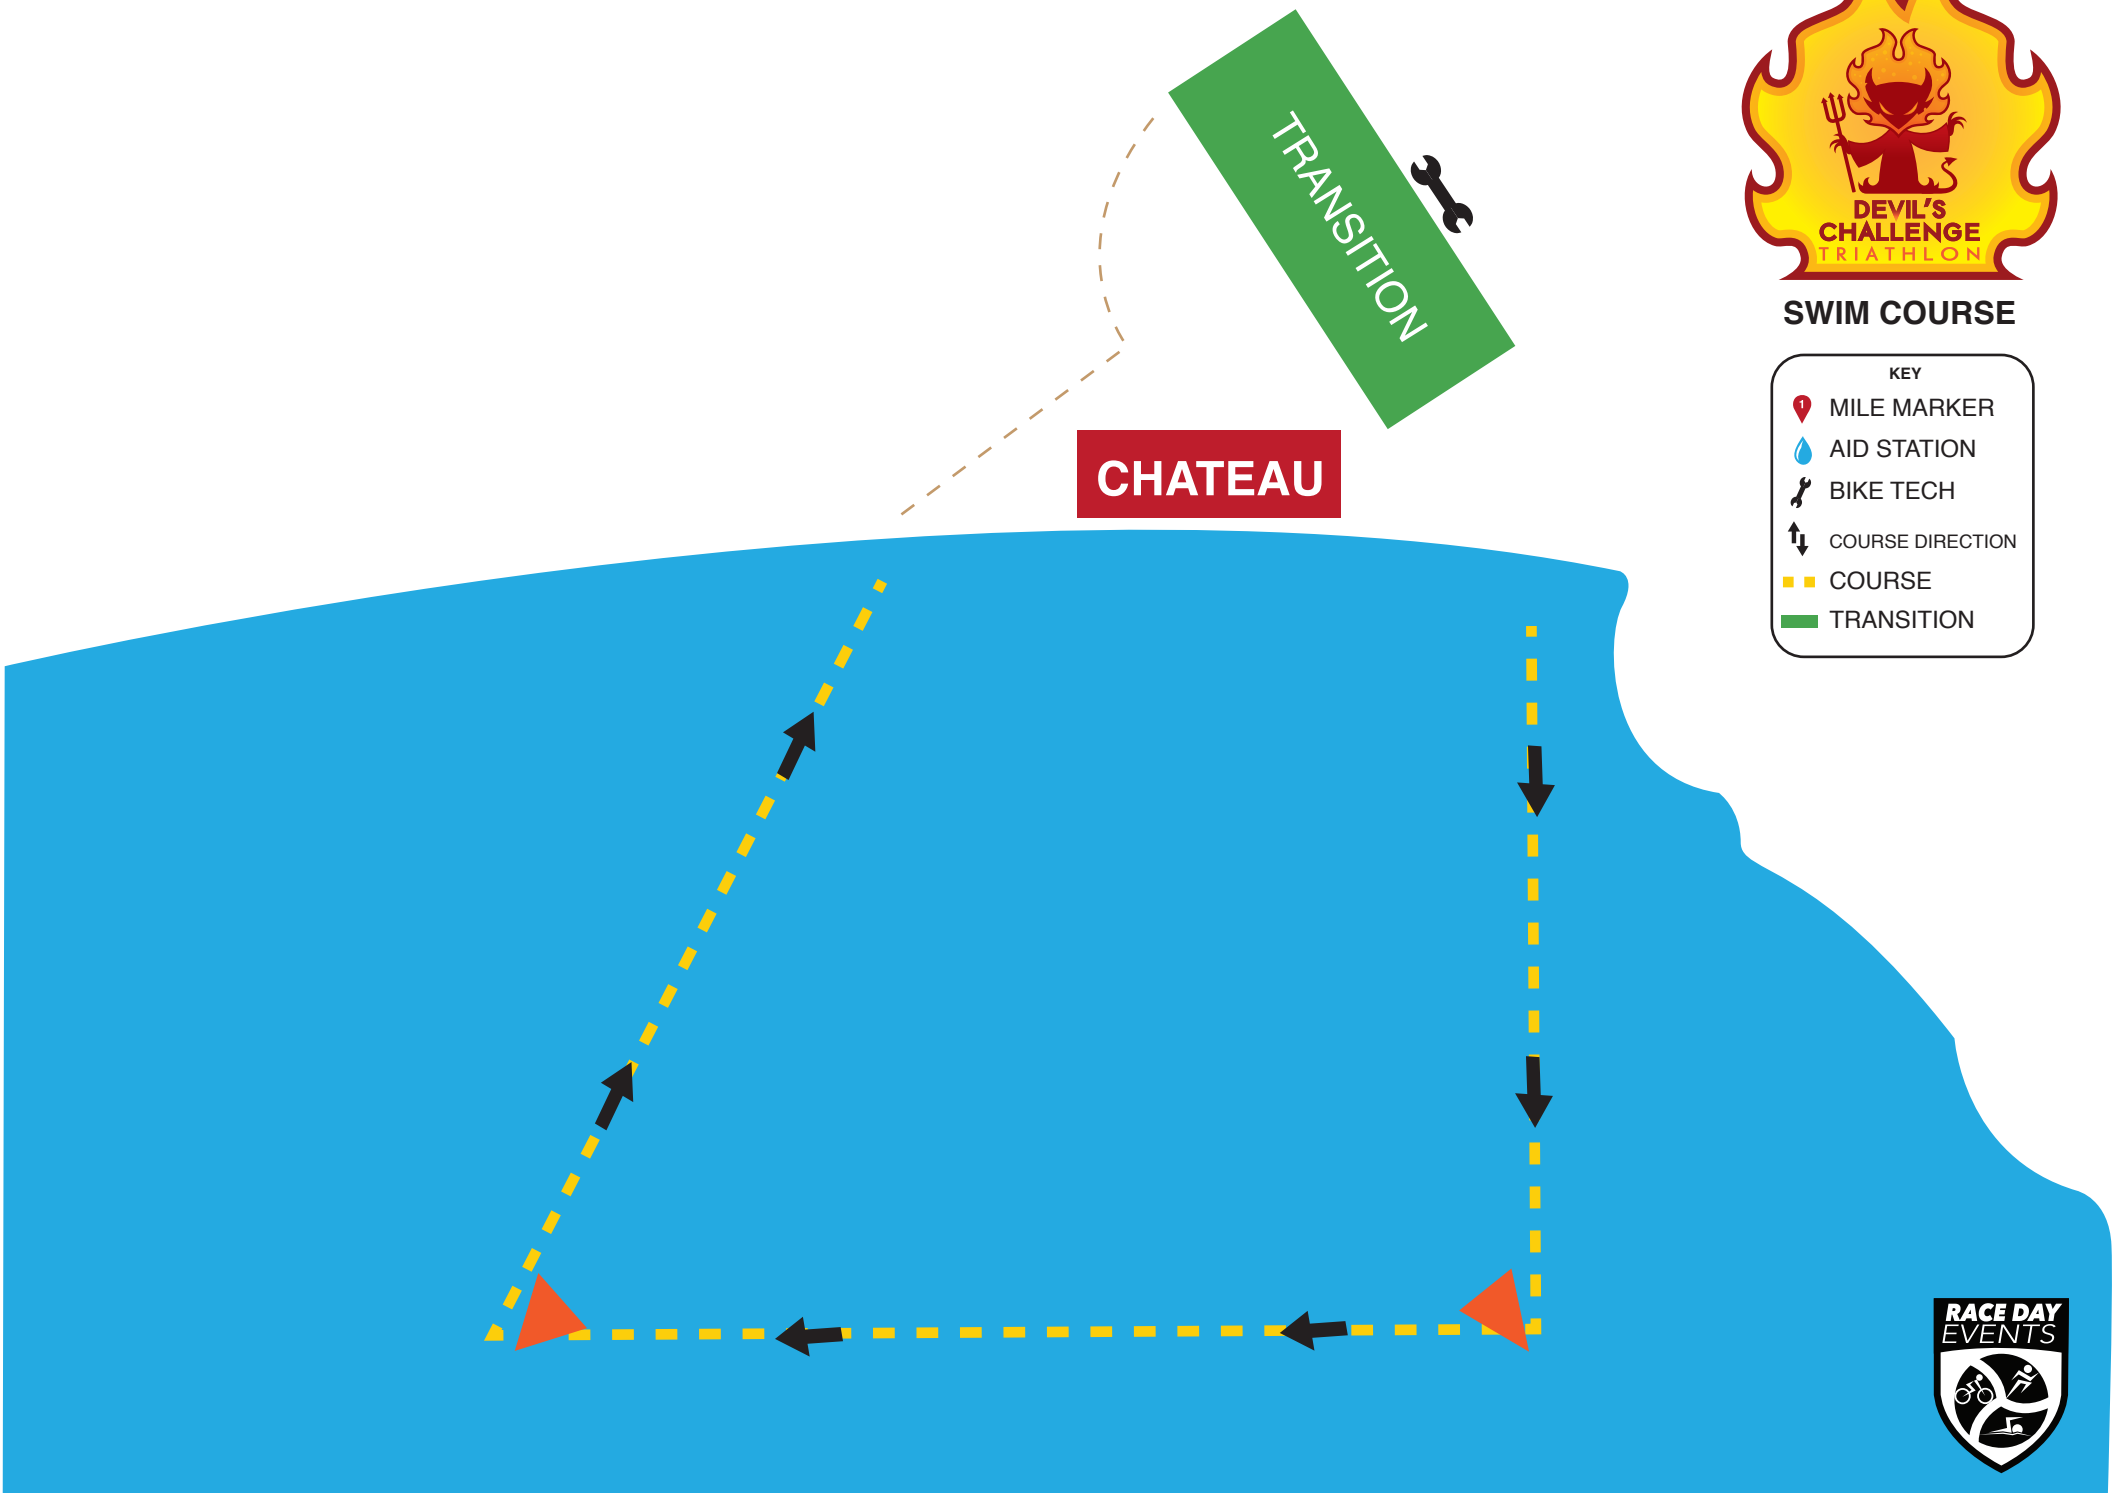

SWIM COURSE

KEY

- MILE MARKER
- AID STATION
- BIKE TECH
- COURSE DIRECTION
- COURSE
- TRANSITION

BIKE COURSE

TURN-BY-TURN BIKE COURSE

- Exit transition onto Park Rd
- Straight on Park Rd
- Right onto County Road DL
- Left onto WI 113
- Right onto Tower Rd
- *** TURN-A-ROUND ***
- Right onto Neuman Rd
- Left onto County Road W
- Straight onto Kessel Rd
- Left onto Old Lake Rd
- Right onto County Road DL
- Left into Park Entrance
- Continue on Park Rd

KEY

- MILE MARKER
- AID STATION
- BIKE TECH
- COURSE DIRECTION
- COURSE
- TRANSITION

RUN COURSE

KEY	
	MILE MARKER
	AID STATION
	BIKE TECH
	COURSE DIRECTION
	COURSE
	TRANSITION

TURN-BY-TURN RUN COURSE

- Exit transition into parking lot
- Left through center isle of parking lot
- Right onto Park Rd
- Left onto Park Rd
- Left onto County Road DL
- Left into Quartzite Campground
- Stay right onto Park Rd
- Continue straight on Park Rd
- 2nd Left down center isle of campground
- *** TURN AROUND ***
- Right onto Park Rd
- Left out of Campground
- Right onto County Rd DL
- Right onto Park Rd
- Right onto Park Rd
- Left into parking lot & finish line