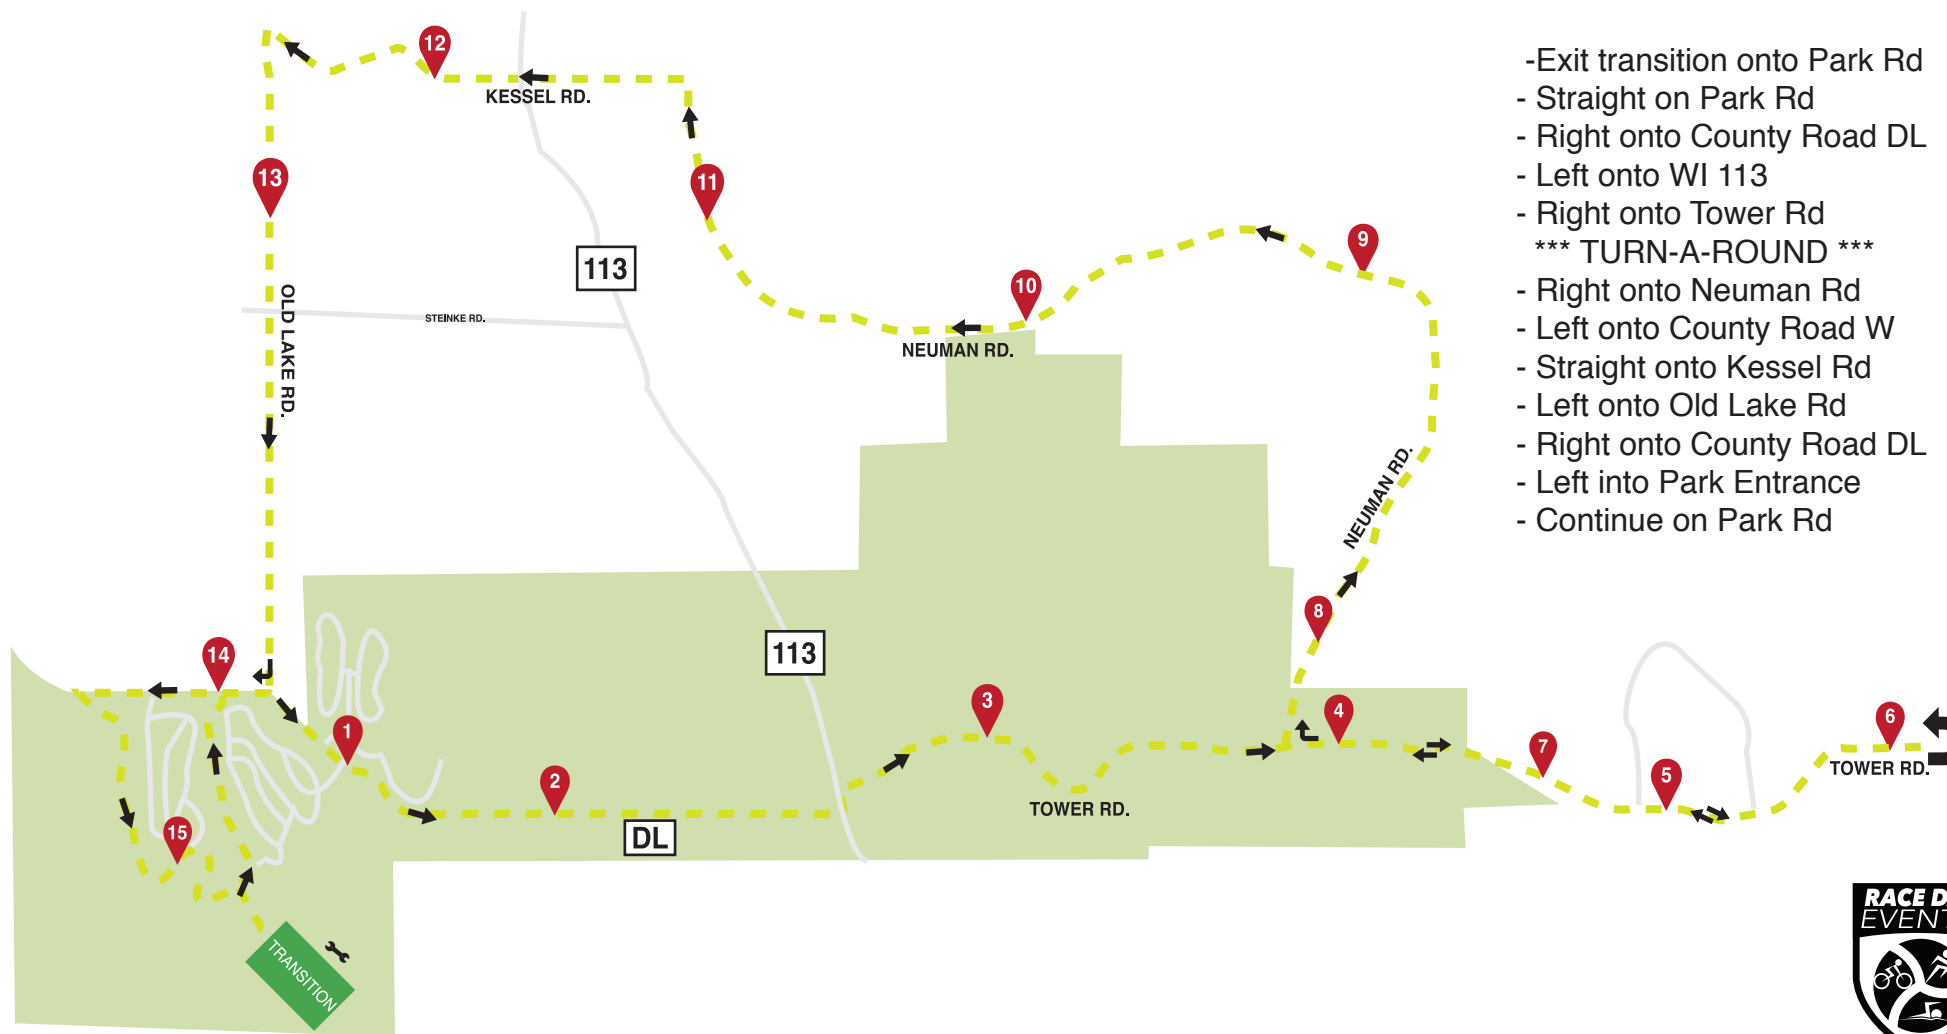

SWIM COURSE

KEY

- MILE MARKER
- AID STATION
- BIKE TECH
- COURSE DIRECTION
- COURSE
- TRANSITION

BIKE COURSE

TURN-BY-TURN BIKE COURSE

- Exit transition onto Park Rd
- Straight on Park Rd
- Right onto County Road DL
- Left onto WI 113
- Right onto Tower Rd
- *** TURN-A-ROUND ***
- Right onto Neuman Rd
- Left onto County Road W
- Straight onto Kessel Rd
- Left onto Old Lake Rd
- Right onto County Road DL
- Left into Park Entrance
- Continue on Park Rd

KEY

- MILE MARKER
- AID STATION
- BIKE TECH
- COURSE DIRECTION
- COURSE
- TRANSITION

RUN COURSE

KEY	
	MILE MARKER
	AID STATION
	BIKE TECH
	COURSE DIRECTION
	COURSE
	TRANSITION

TURN-BY-TURN RUN COURSE

- Exit transition into parking lot
- Left through center isle of parking lot
- Right onto Park Rd
- Left onto Park Rd
- Left onto County Road DL
- Left into Quartzite Campground
- Stay right onto Park Rd
- Continue straight on Park Rd
- 2nd Left down center isle of campground
- *** TURN AROUND ***
- Right onto Park Rd
- Left out of Campground
- Right onto County Rd DL
- Right onto Park Rd
- Right onto Park Rd
- Left into parking lot & finish line