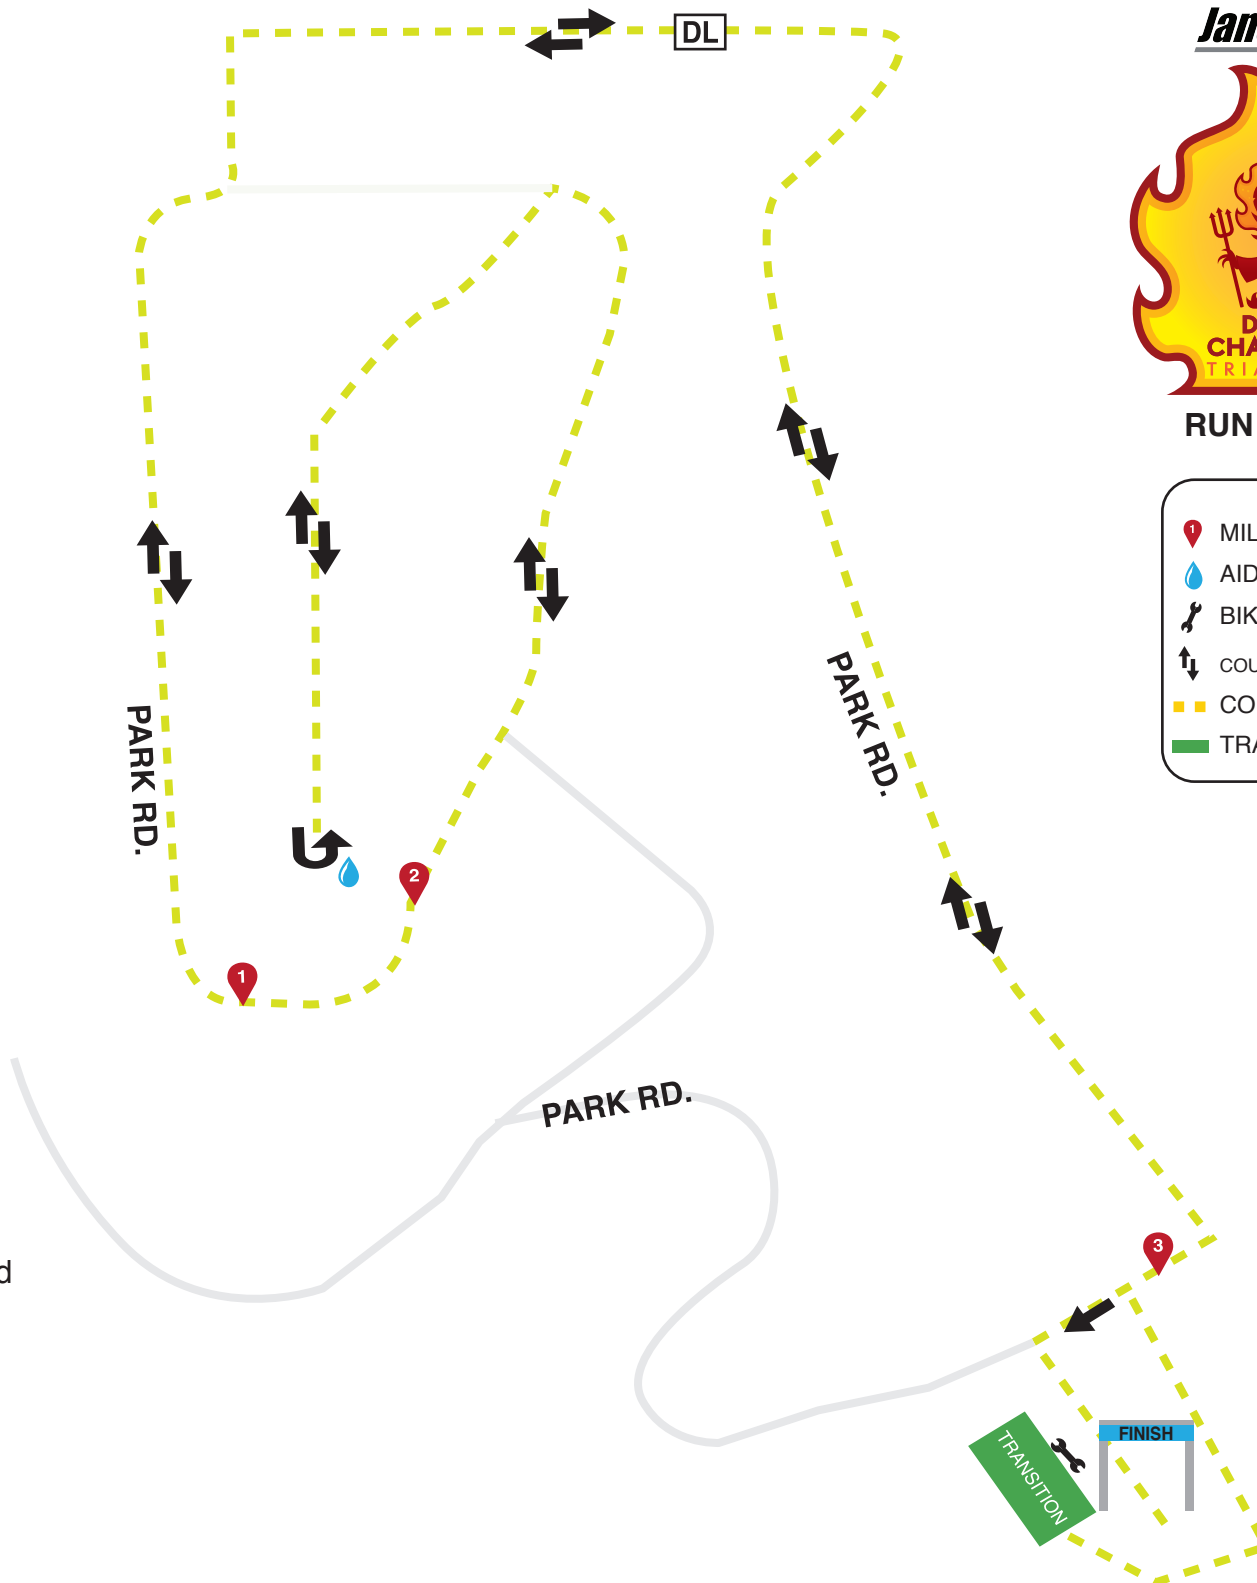

SWIM COURSE

KEY

- MILE MARKER
- AID STATION
- BIKE TECH
- COURSE DIRECTION
- COURSE
- TRANSITION

BIKE COURSE

TURN-BY-TURN BIKE COURSE

- Exit transition onto Park Rd
- Straight on Park Rd
- Right onto County Road DL
- Left onto WI 113
- Right onto Tower Rd
- *** TURN-A-ROUND ***
- Right onto Neuman Rd
- Left onto County Road W
- Straight onto Kessel Rd
- Left onto Old Lake Rd
- Right onto County Road DL
- Left into Park Entrance
- Continue on Park Rd

KEY

- MILE MARKER
- AID STATION
- BIKE TECH
- COURSE DIRECTION
- COURSE
- TRANSITION

RUN COURSE

KEY	
	MILE MARKER
	AID STATION
	BIKE TECH
	COURSE DIRECTION
	COURSE
	TRANSITION

TURN-BY-TURN RUN COURSE

- Exit transition into parking lot
- Left through center isle of parking lot
- Right onto Park Rd
- Left onto Park Rd
- Left onto County Road DL
- Left into Quartzite Campground
- Stay right onto Park Rd
- Continue straight on Park Rd
- 2nd Left down center isle of campground
- *** TURN AROUND ***
- Right onto Park Rd
- Left out of Campground
- Right onto County Rd DL
- Right onto Park Rd
- Right onto Park Rd
- Left into parking lot & finish line