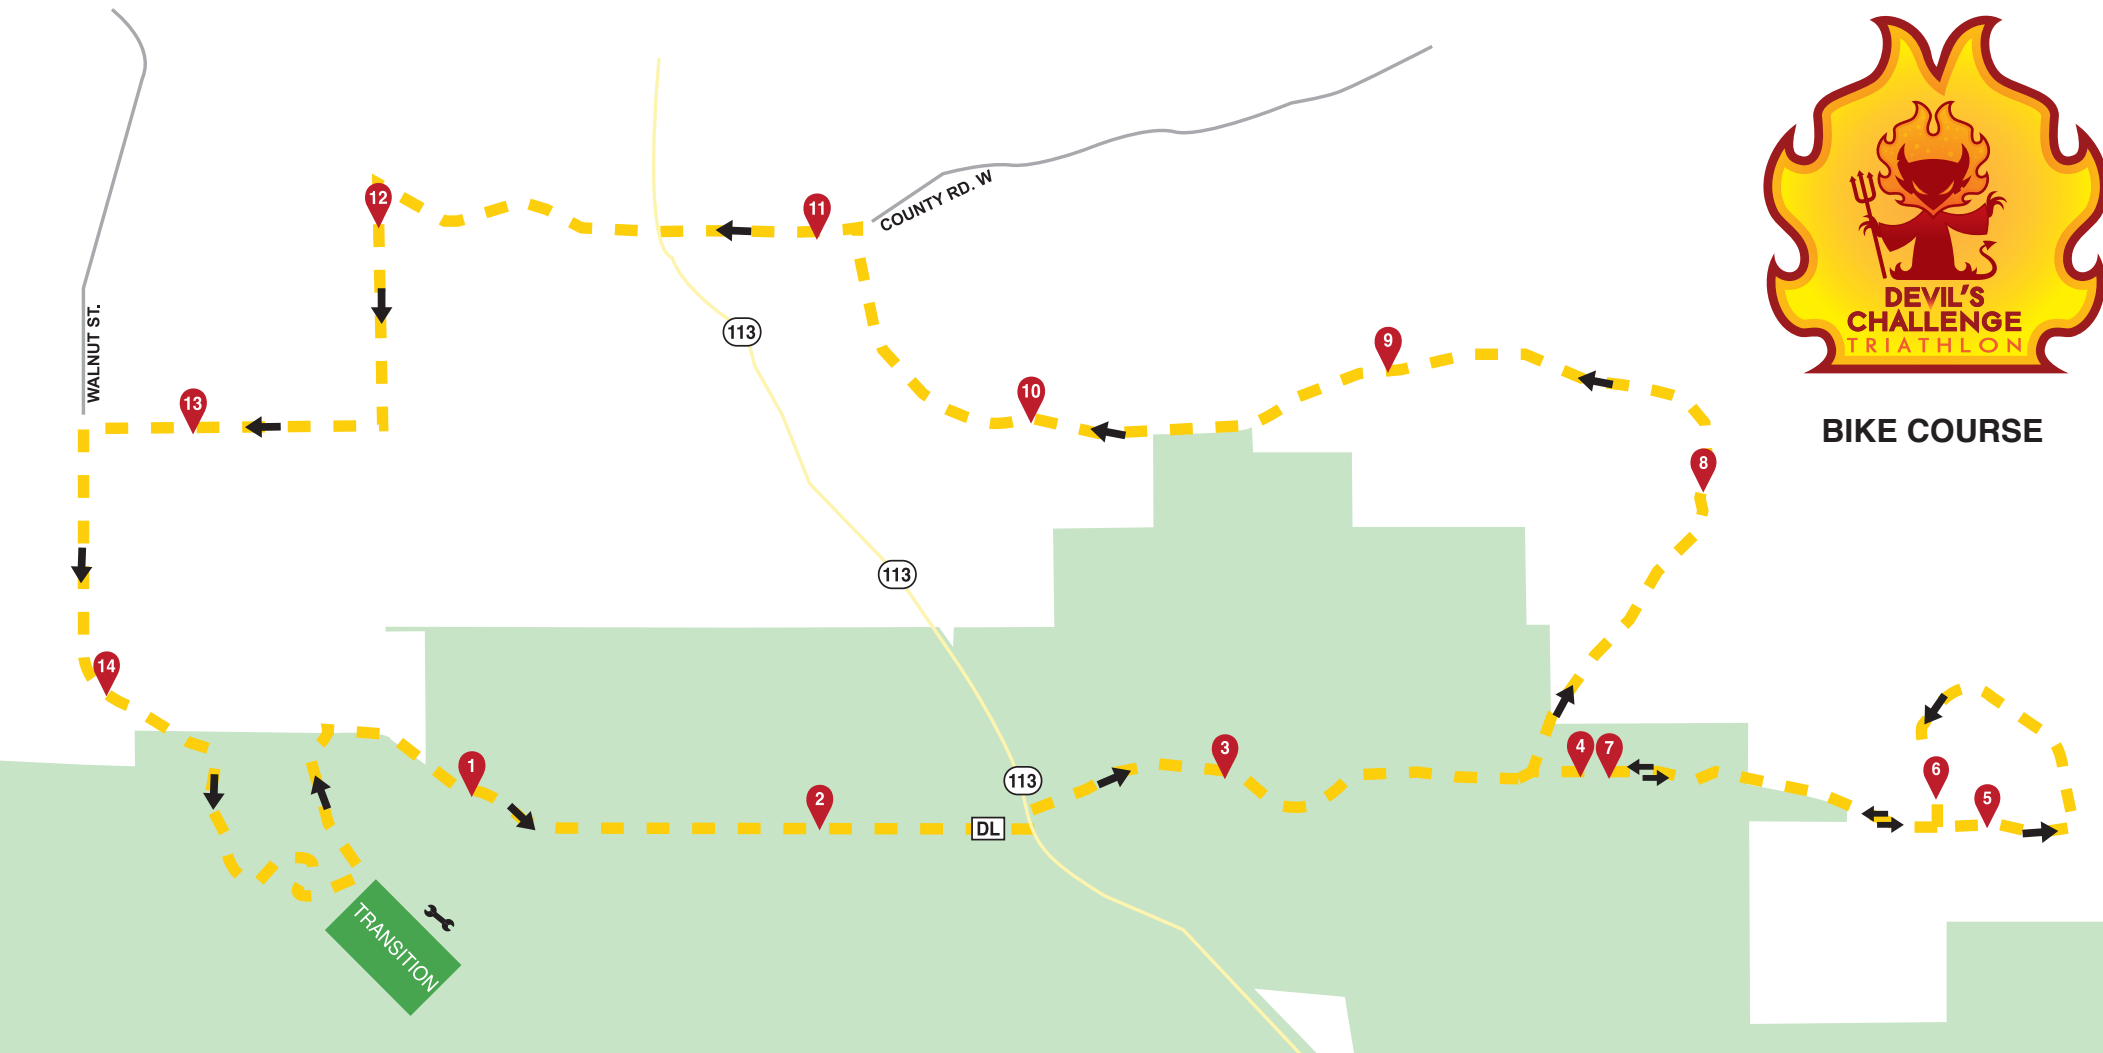

KEY

-  MILE MARKER
-  AID STATION
-  BIKE TECH
-  COURSE DIRECTION
-  COURSE
-  TRANSITION

SWIM COURSE

CHATEAU

BIKE COURSE

TURN-BY-TURN BIKE COURSE

- Exit the transition area and exit out of the park
- Right onto County Rd. DL
- Left on WI 113
- Right onto Tower Road.
- Left onto Devil's Crown Rd.
- Follow the loop back to Tower Rd.
- Right on Neuman Rd.
- Left onto County road W
- Continue straight onto Kessler Rd.
- Left onto Old Lake Rd.
- Right onto Golf Rd.
- Left onto County Rd. DL.
- Continue straight into the park back into the transition area.

KEY

- 📍 MILE MARKER
- 💧 AID STATION
- 🔧 BIKE TECH
- ↕ COURSE DIRECTION
- COURSE
- TRANSITION

RUN COURSE

KEY	
	MILE MARKER
	AID STATION
	BIKE TECH
	COURSE DIRECTION
	COURSE
	TRANSITION

TURN-BY-TURN RUN COURSE

- Exit transition into parking lot
- Left through center isle of parking lot
- Right onto Park Rd
- Left onto Park Rd
- Left onto County Road DL
- Left into Quartzite Campground
- Stay right onto Park Rd
- Continue straight on Park Rd
- 2nd Left down center isle of campground
- *** TURN AROUND ***
- Right onto Park Rd
- Left out of Campground
- Right onto County Rd DL
- Right onto Park Rd
- Right onto Park Rd
- Left into parking lot & finish line