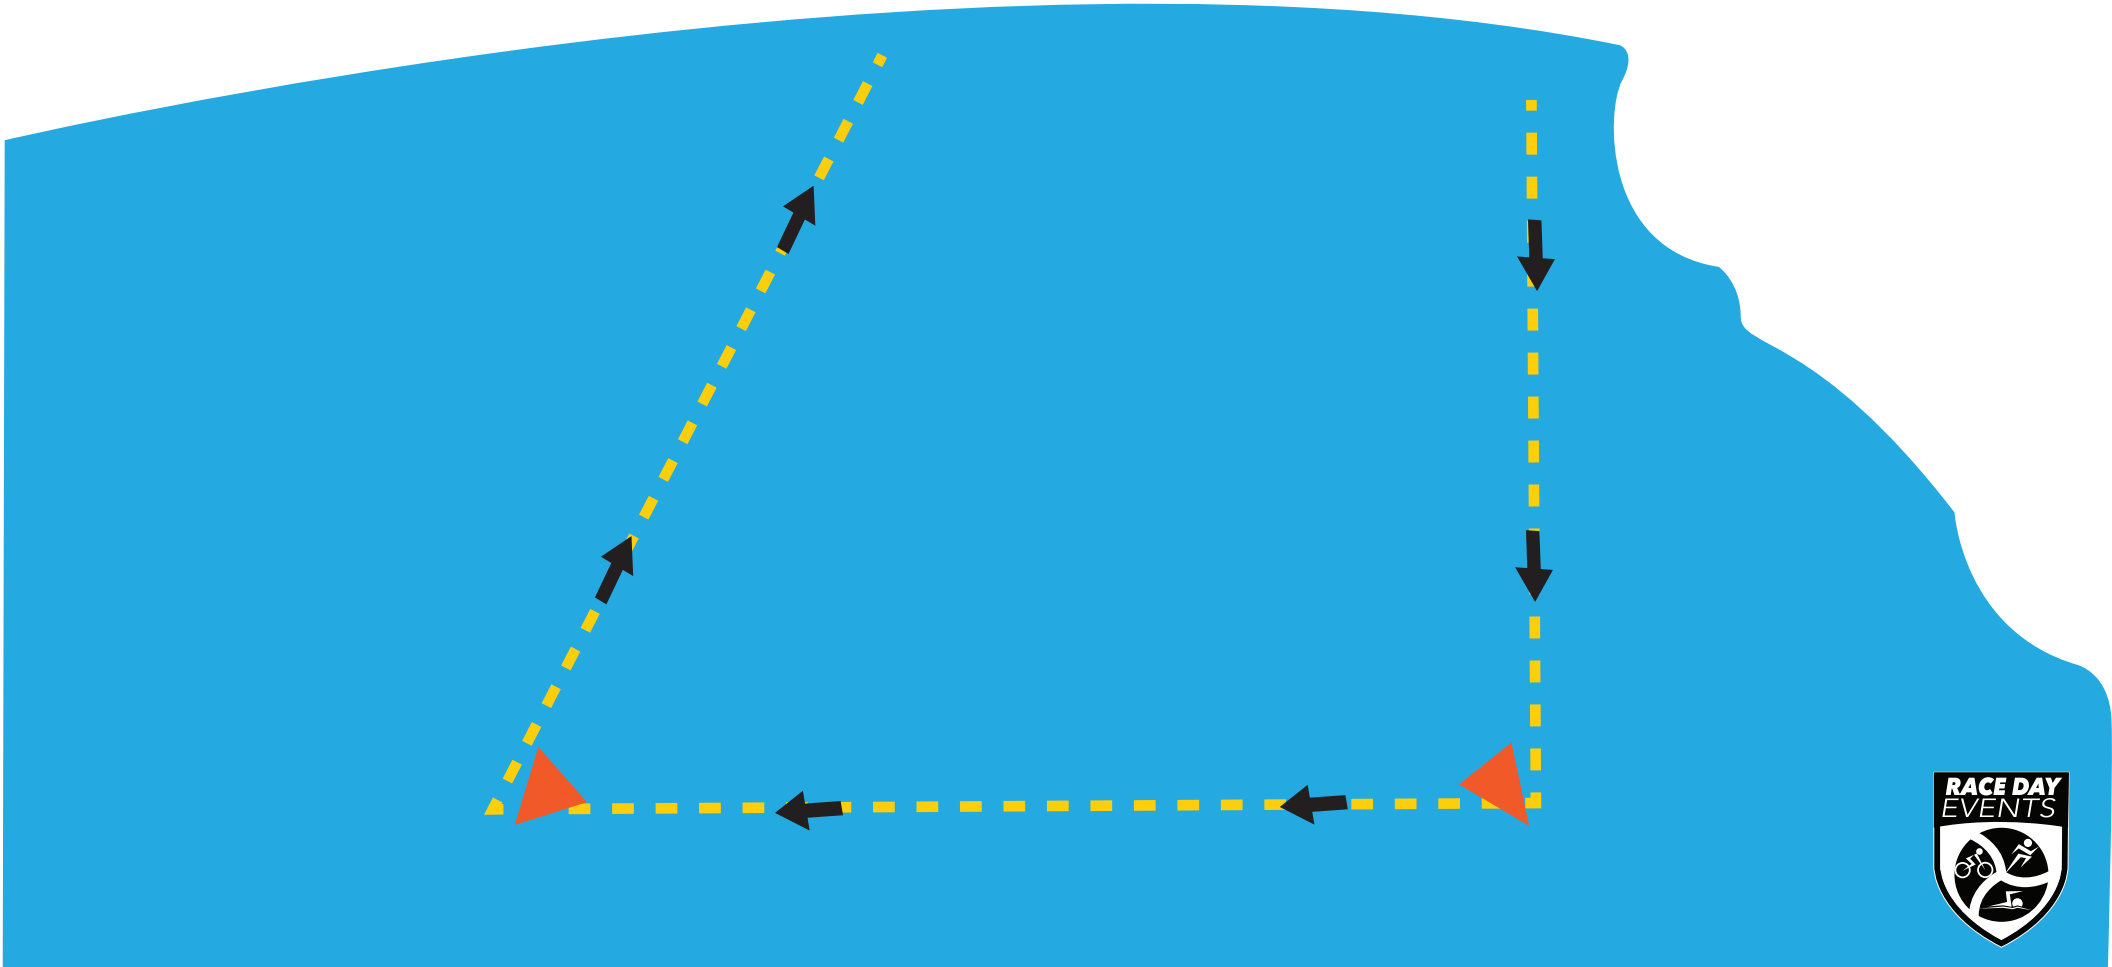

KEY

-  MILE MARKER
-  AID STATION
-  BIKE TECH
-  COURSE DIRECTION
-  COURSE
-  TRANSITION

SWIM COURSE

CHATEAU

BIKE COURSE

TURN-BY-TURN BIKE COURSE

- Exit the transition area and exit out of the park
- Right onto County Rd. DL
- Left on WI 113
- Right onto Tower Road.
- Left onto Devil's Crown Rd.
- Follow the loop back to Tower Rd.
- Right on Neuman Rd.
- Left onto County road W
- Continue straight onto Kessler Rd.
- Left onto Old Lake Rd.
- Right onto Golf Rd.
- Left onto County Rd. DL.
- Continue straight into the park back into the transition area.

KEY

- 📍 MILE MARKER
- 💧 AID STATION
- 🔧 BIKE TECH
- ↕ COURSE DIRECTION
- COURSE
- TRANSITION

RUN COURSE

KEY	
	MILE MARKER
	AID STATION
	BIKE TECH
	COURSE DIRECTION
	COURSE
	TRANSITION

TURN-BY-TURN RUN COURSE

- Exit transition into parking lot
- Left through center isle of parking lot
- Right onto Park Rd
- Left onto Park Rd
- Left onto County Road DL
- Left into Quartzite Campground
- Stay right onto Park Rd
- Continue straight on Park Rd
- 2nd Left down center isle of campground
- *** TURN AROUND ***
- Right onto Park Rd
- Left out of Campground
- Right onto County Rd DL
- Right onto Park Rd
- Right onto Park Rd
- Left into parking lot & finish line